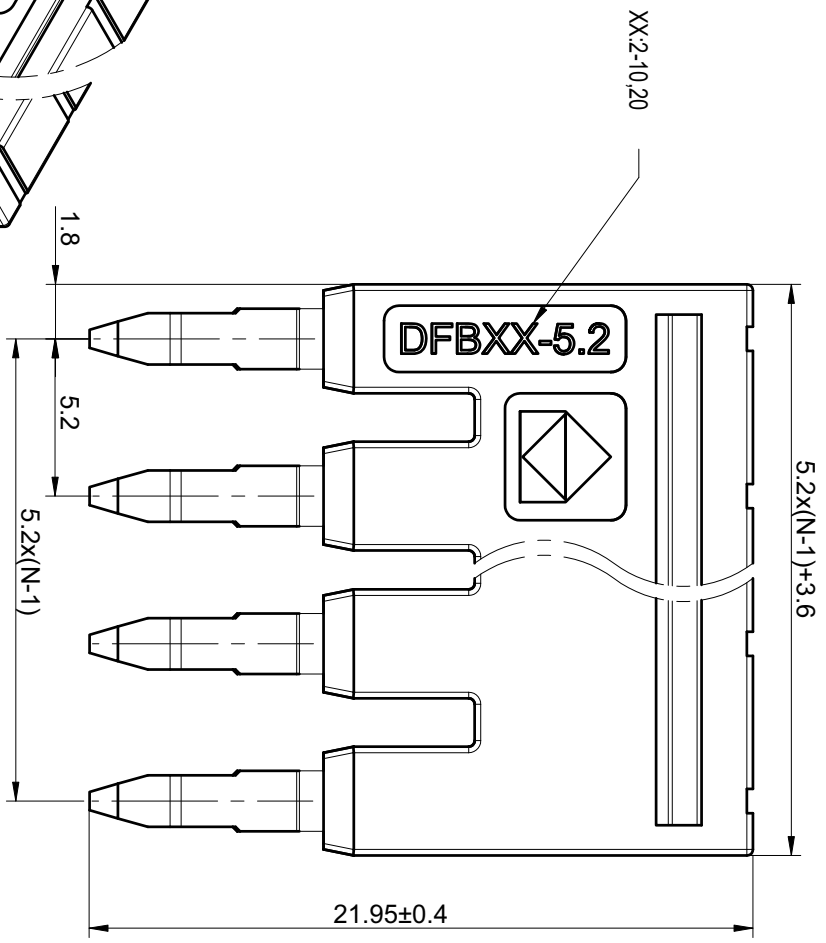

BUSINESS DATA

Order number	11060000380
Packing unit	50
Minimum order quantity	50
Products weight (without packaging)	5.75